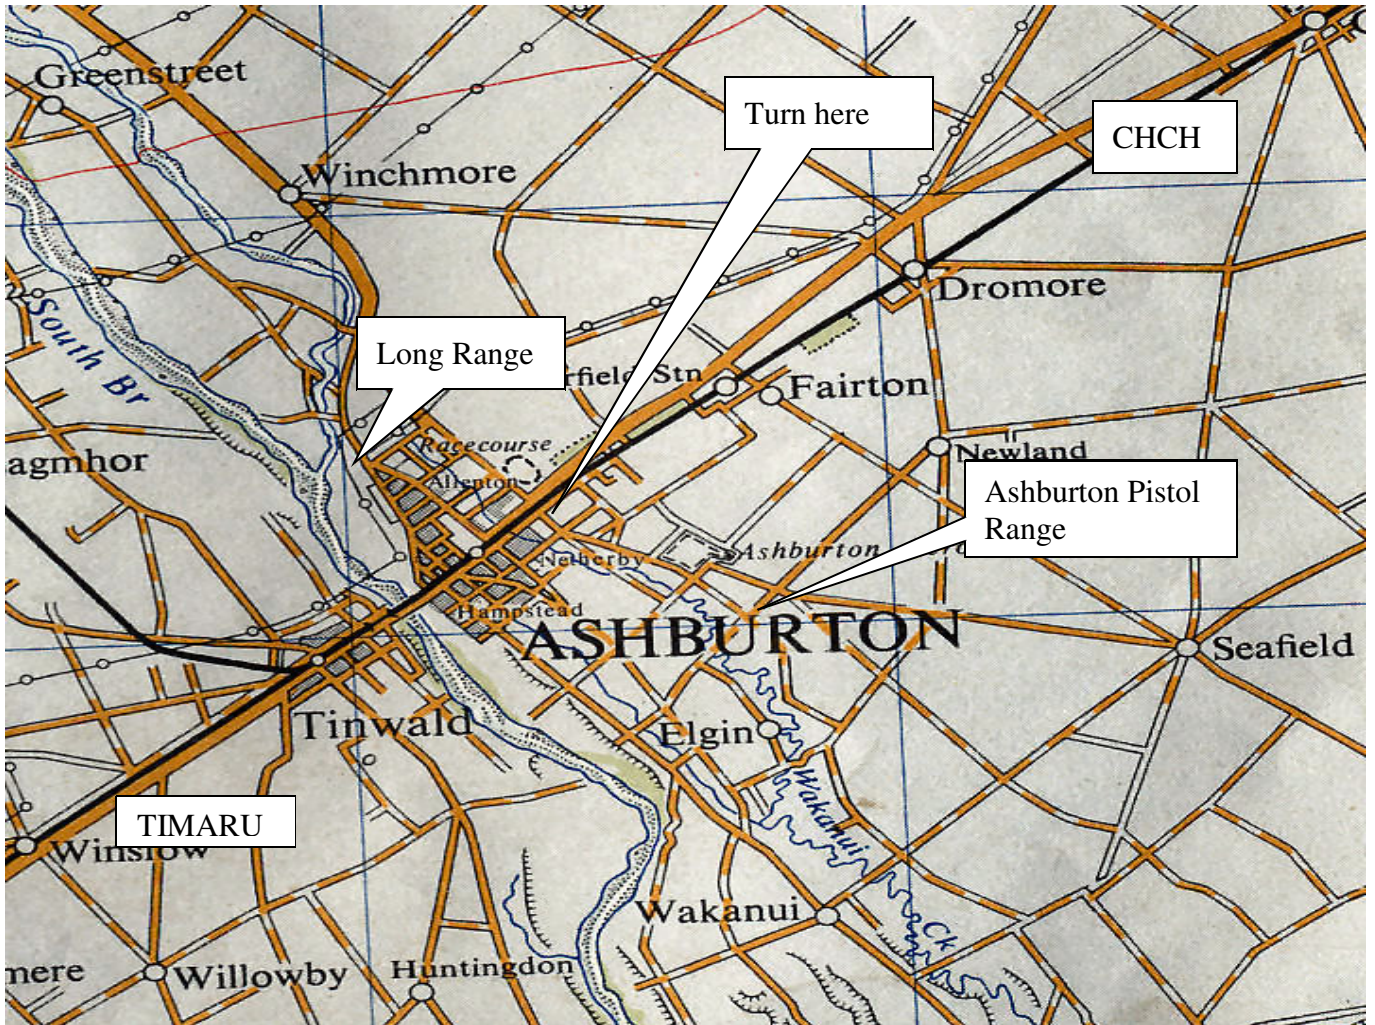

s to the Ashburton Pistol Club

State Highway 1 into Ashburton from CH CH
Turn left into East St
Then turn left into Bremans Rd
Then Right into Seafeld Rd
Follow Seafeld Rd past the Airport
Then right turn into Cochrane Road

If coming from South
turn right into East St
Direction to Long Rifle Side matches will giving at Pistol Range when logging in .

Rifle side matchs can only be shot on Thrusday . Single shot will be in the morning 200m
Lever Action Rifles will be in the afternoon both over 100m